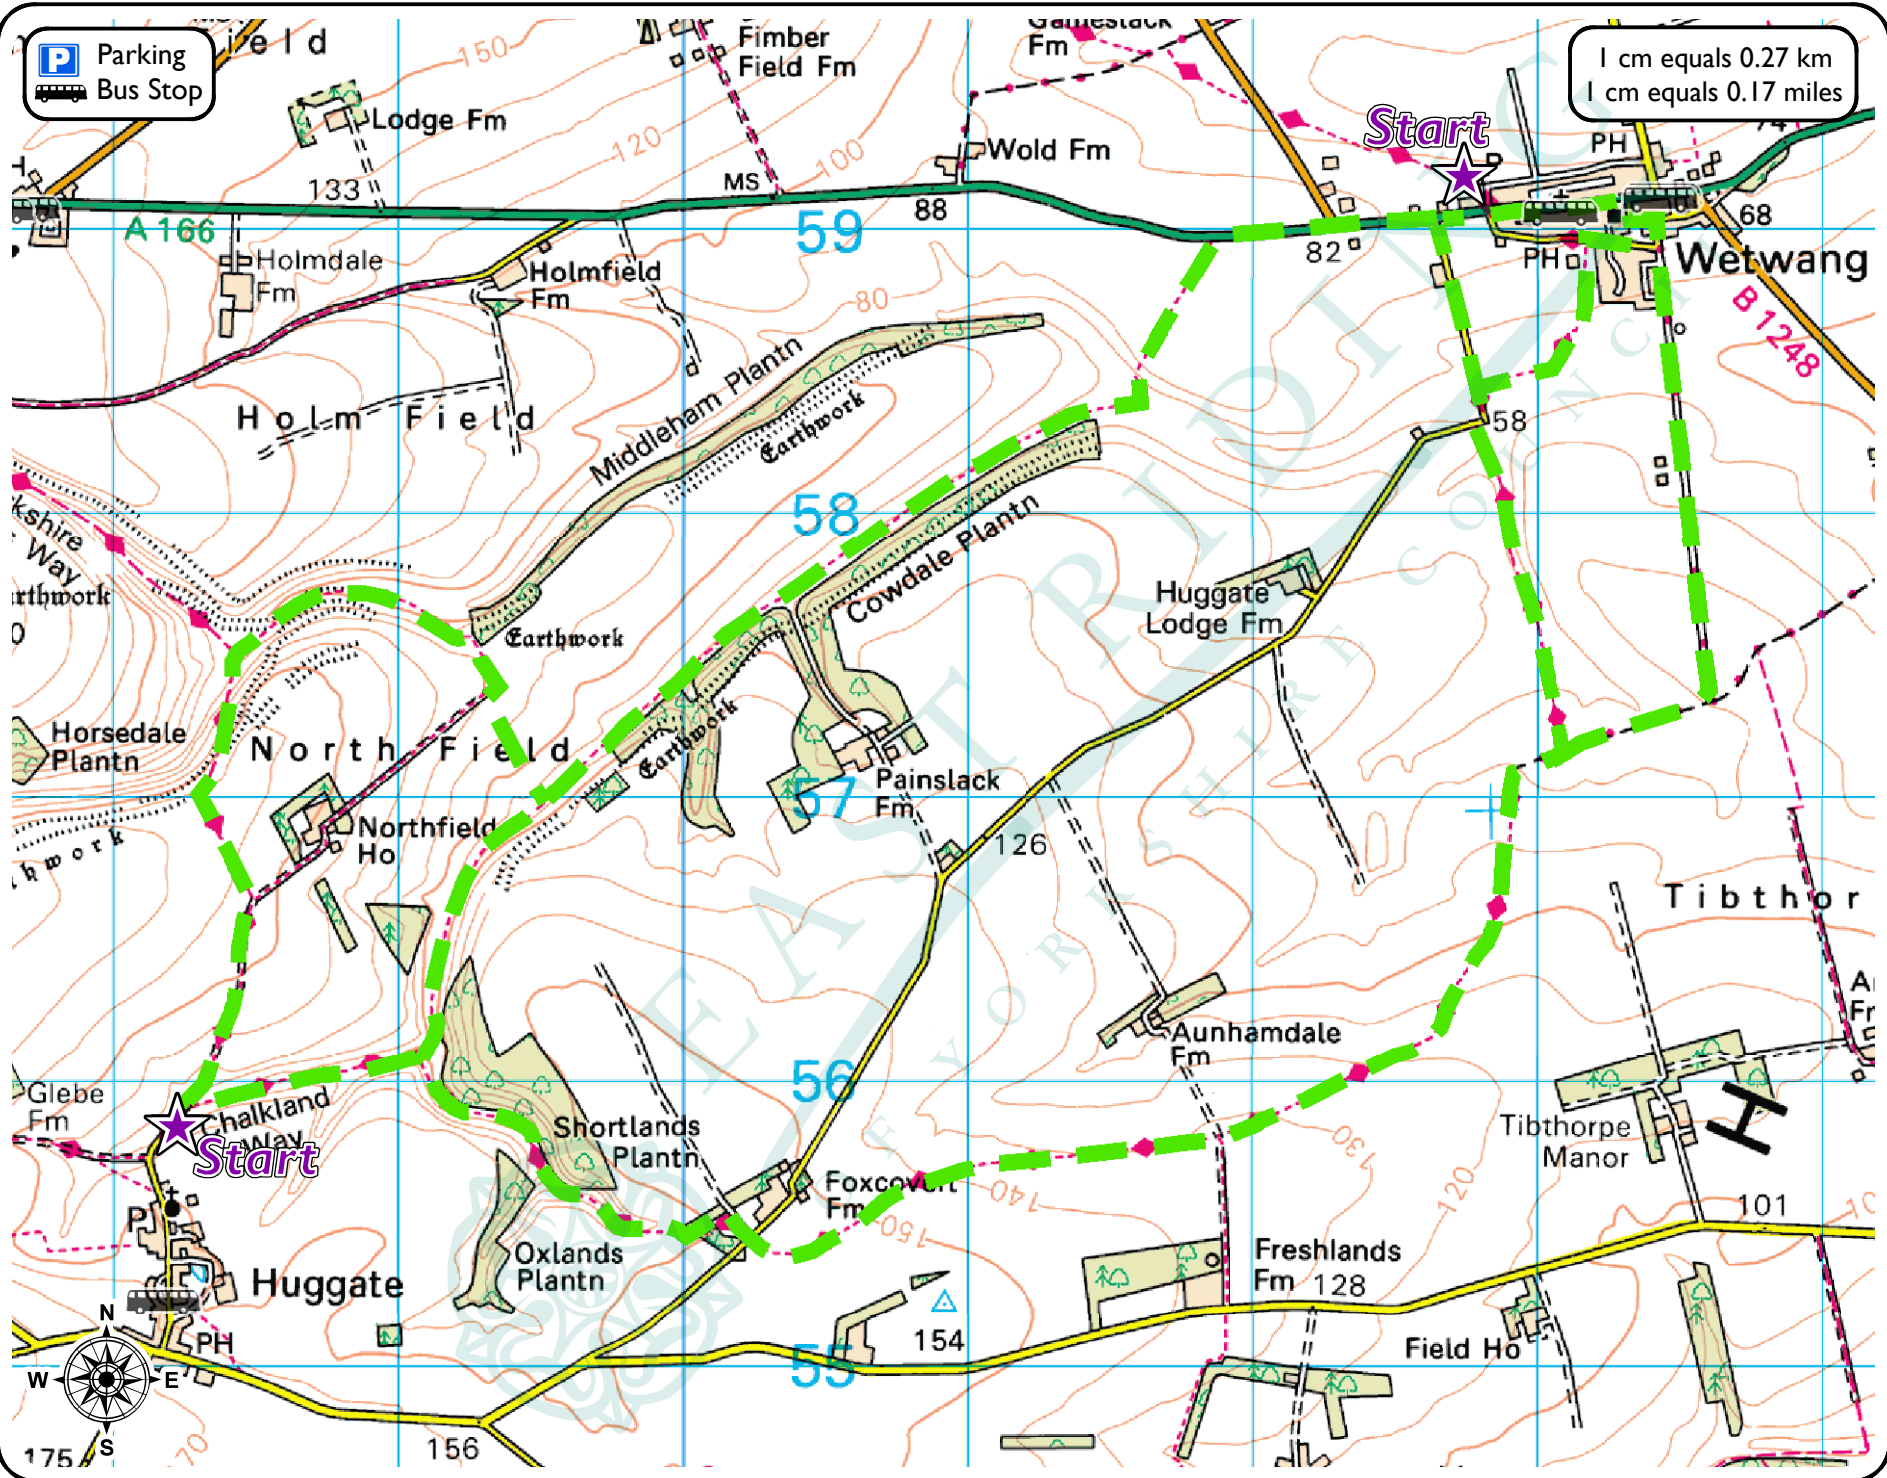

Wetwang - Huggate

Grade : 

Length : 8 miles (13 km)

Start/End Point : Wetwang or Huggate

Refreshments : Pubs & Shops at Wetwang
Pub & Shop at Huggate

Toilets : Driffild, Cross Street, Car Park & North Street

This map is reproduced from Ordnance Survey material with the permission of Ordnance Survey on behalf of Her Majesty's Stationery Office Crown copyright 2008. Unauthorised reproduction infringes Crown copyright and may lead to prosecution or civil proceedings. East Riding of Yorkshire Council 100023383.